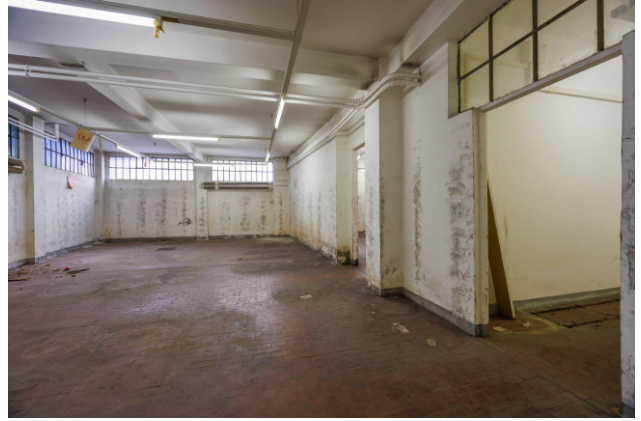

Il presente stampato ha valore puramente indicativo e non costituisce elemento contrattuale nè presupposto contrattuale.

Chiusano & C. Torino

Via Pastrengo, 29 - Torino (TO) - Phone number 0115682858

chiusano@chiusano.com - <https://www.chiusano.com>

V.A.T. 03113370013