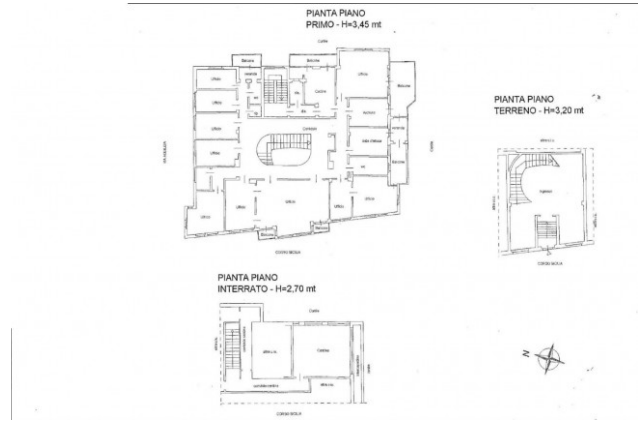

Il presente stampato ha valore puramente indicativo e non costituisce elemento contrattuale nè presupposto contrattuale.

Chiusano & C. Torino

Via Pastrengo, 29 - Torino (TO) - Phone number 0115682858

chiusano@chiusano.com - <https://www.chiusano.com>

V.A.T. 03113370013