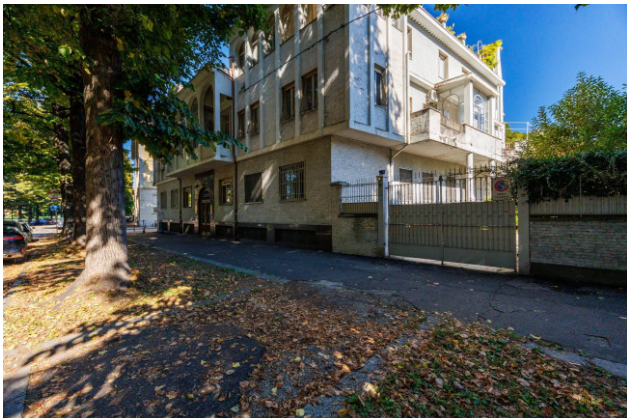

Il presente stampato ha valore puramente indicativo e non costituisce elemento contrattuale nè presupposto contrattuale.

Chiusano & C. Torino

Via Pastrengo, 29 - Torino (TO) - Phone number 0115682858

chiusano@chiusano.com - <https://www.chiusano.com>

V.A.T. 03113370013