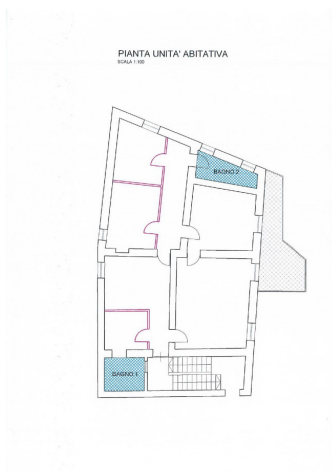

Il presente stampato ha valore puramente indicativo e non costituisce elemento contrattuale nè presupposto contrattuale.

Chiusano & C. Torino

Via Pastrengo, 29 - Torino (TO) - Phone number 0115682858

chiusano@chiusano.com - <https://www.chiusano.com>

V.A.T. 03113370013