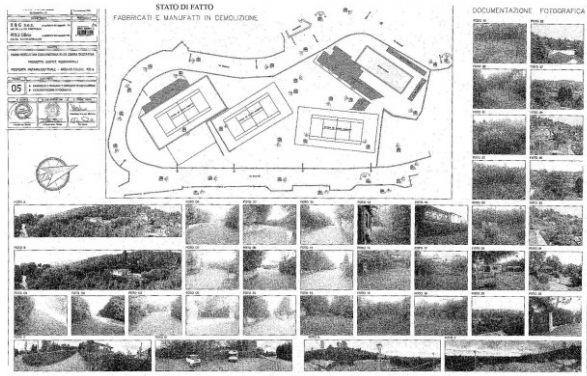

Il presente stampato ha valore puramente indicativo e non costituisce elemento contrattuale nè presupposto contrattuale.

Chiusano & C. Torino

Via Pastrengo, 29 - Torino (TO) - Phone number 0115682858

chiusano@chiusano.com - <https://www.chiusano.com>

V.A.T. 03113370013