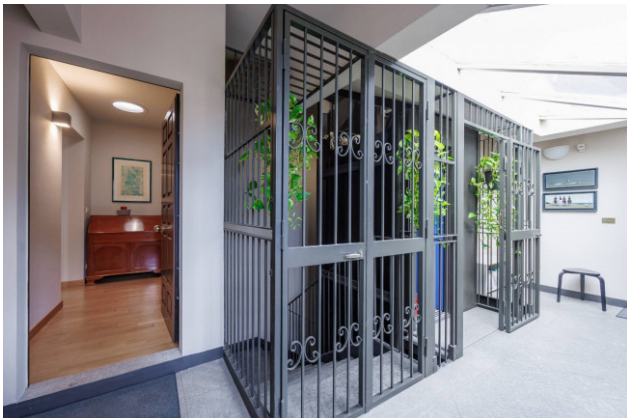

Il presente stampato ha valore puramente indicativo e non costituisce elemento contrattuale nè presupposto contrattuale.

Chiusano & C. Torino

Via Pastrengo, 29 - Torino (TO) - Phone number 0115682858

chiusano@chiusano.com - <https://www.chiusano.com>

V.A.T. 03113370013