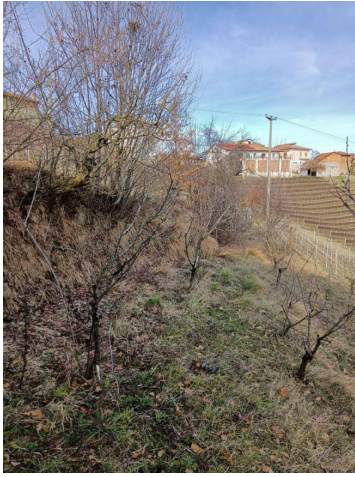

Il presente stampato ha valore puramente indicativo e non costituisce elemento contrattuale nè presupposto contrattuale.

Chiusano & C. Torino

Via Pastrengo, 29 - Torino (TO) - Phone number 0115682858

chiusano@chiusano.com - <https://www.chiusano.com>

V.A.T. 03113370013